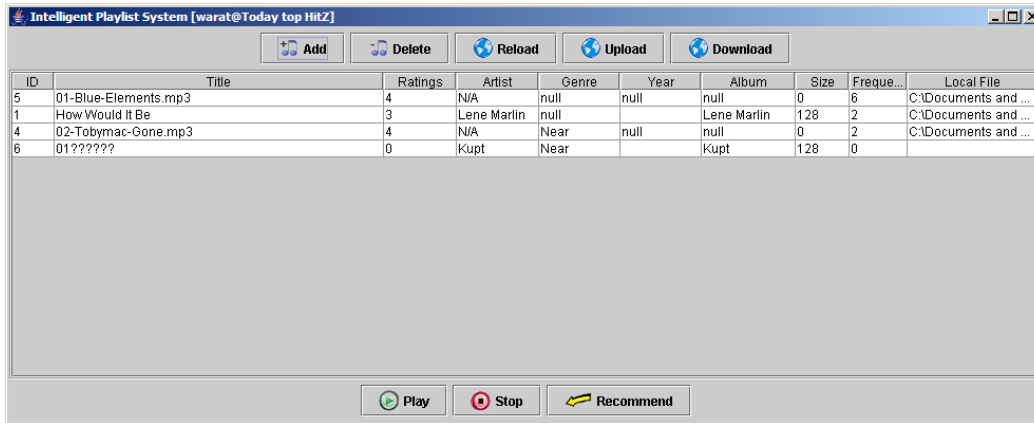

The application automatically create new user if the new login name is provided.

Once the user login to the system the playlist manager window will display user's available playlist, together with the name of the playlist which can be easily added, updated, as shown in the interface below:

When user opens a playlist, the mp3 player, together with song management window are fired. The list of songs appears in the player window together with the song information. User may add, update additional song using the button provided. Changes to the value usually stored immediately. User may upload and download file from the playlist freely so user does not have to store song in several database. In addition, the song with the same ID will take exactly 1 file, so if you have multiple play list point to the same file you don't have to copy your mp3 to different folder.