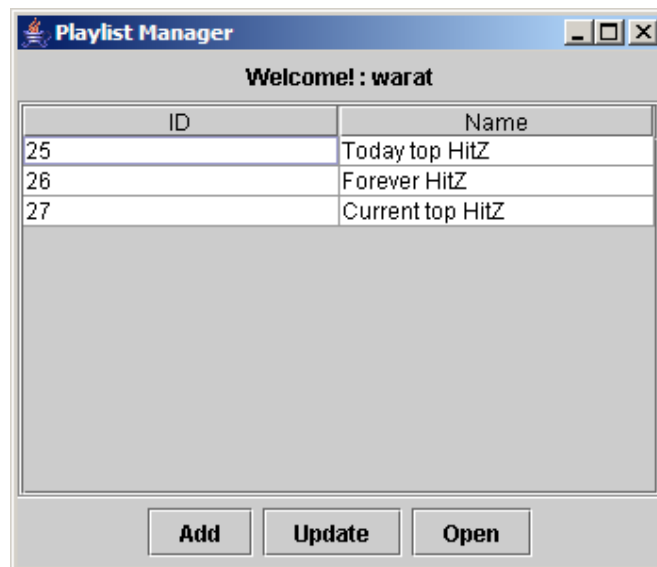

The application automatically create new user if the new login name is provided.

Once the user login to the system the playlist manager window will display user's available playlist, together with the name of the playlist which can be easily added, updated, as shown in the interface below:

When user opens a playlist, the mp3 player, together with song management window are fired. The list of songs appears in the player window together with the song information. User may add, update additional song using the button provided. Changes to the value usually stored immediately. User may upload and download file from the playlist freely so user does not have to store song in several database. In addition, the song with the same ID will take exactly 1 file, so if you have multiple play list point to the same file you don't have to copy your mp3 to different folder.