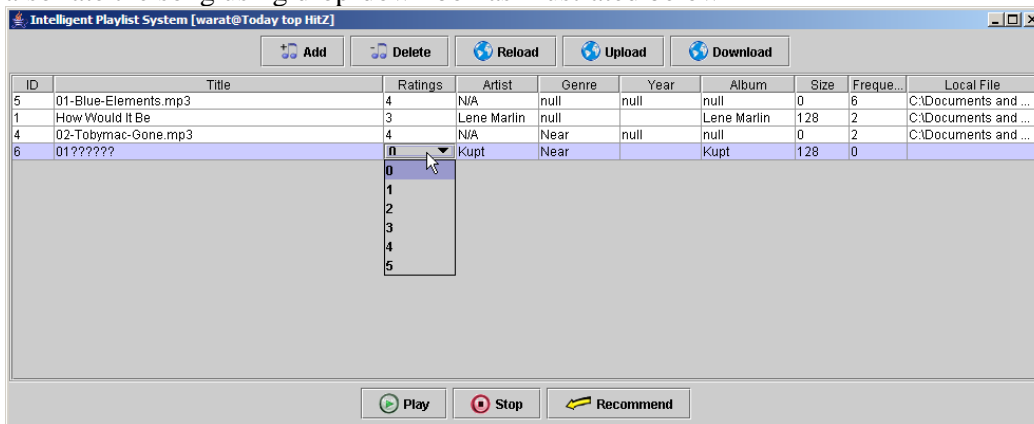

After each song is played, the frequency is automatically increased, user may also rate the song using drop-down box as illustrated below